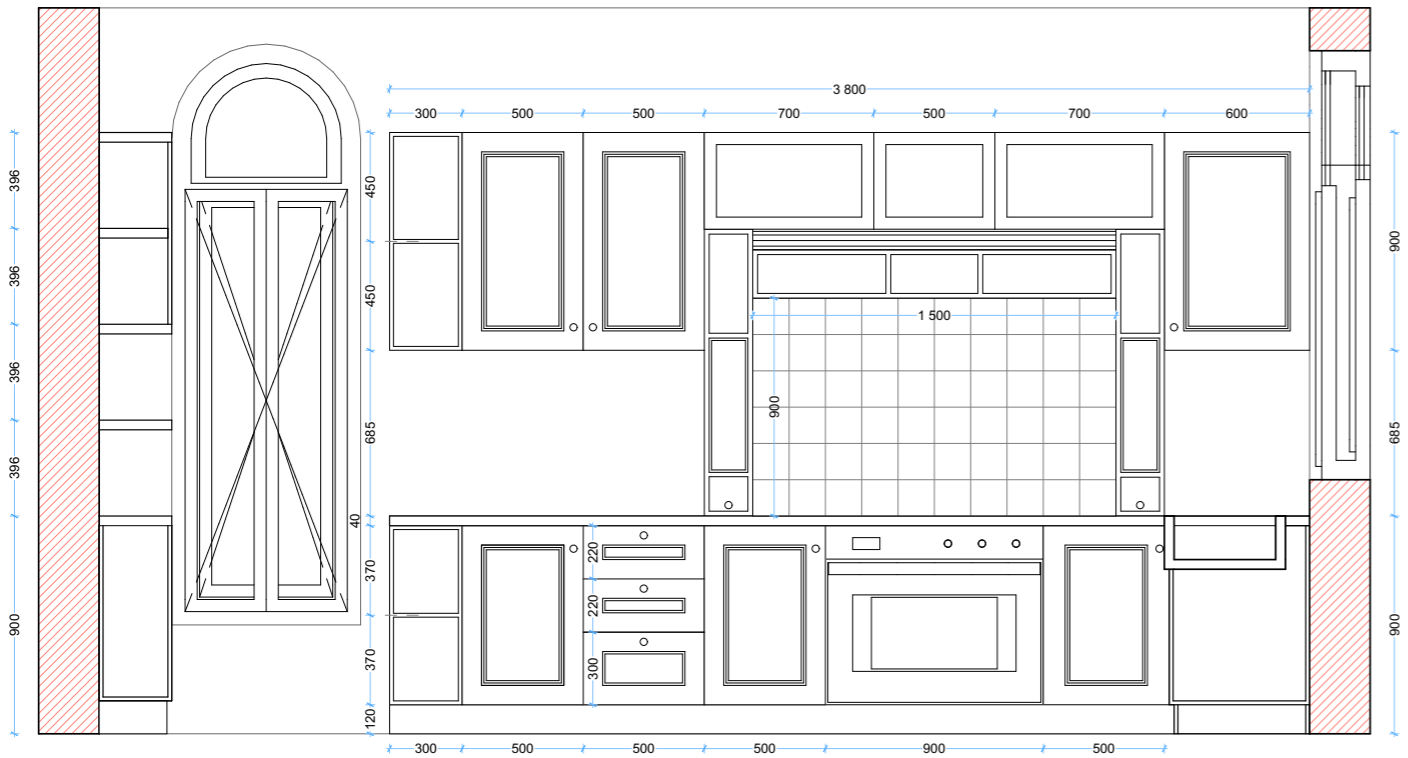

Chester 80 x 50 Double Flat Fine Fireclay Butler Sink with Taphole and Overflow, 7403

<https://www.turnerhastings.com.au/kitchen/fine-fireclay-sinks/butler-sinks/chester-80-x-50-double-flat-front-fine-fireclay-butler-sink-with-taphole-and-overflow>