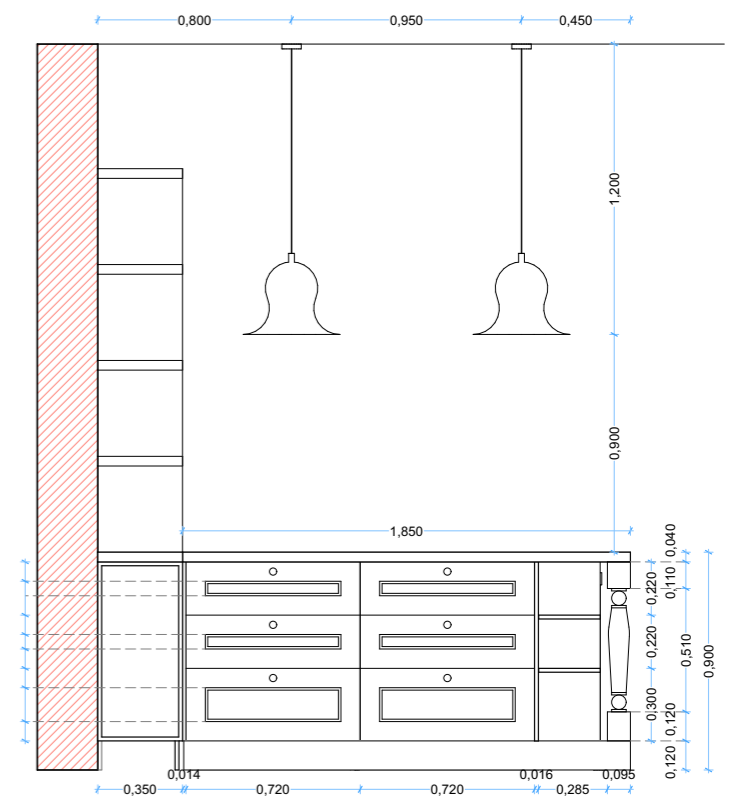

Bench top - solid timber

Cabinet Doors with glass panels

Island

Butler Sink

Available at:

<<https://www.turnerhastings.com.au/kitchen/fine-fireclay-sinks/butler-sinks/chester-80-x-50-double-flat-front-fine-fireclay-butler-sink-with-taphole-and-overflow>>