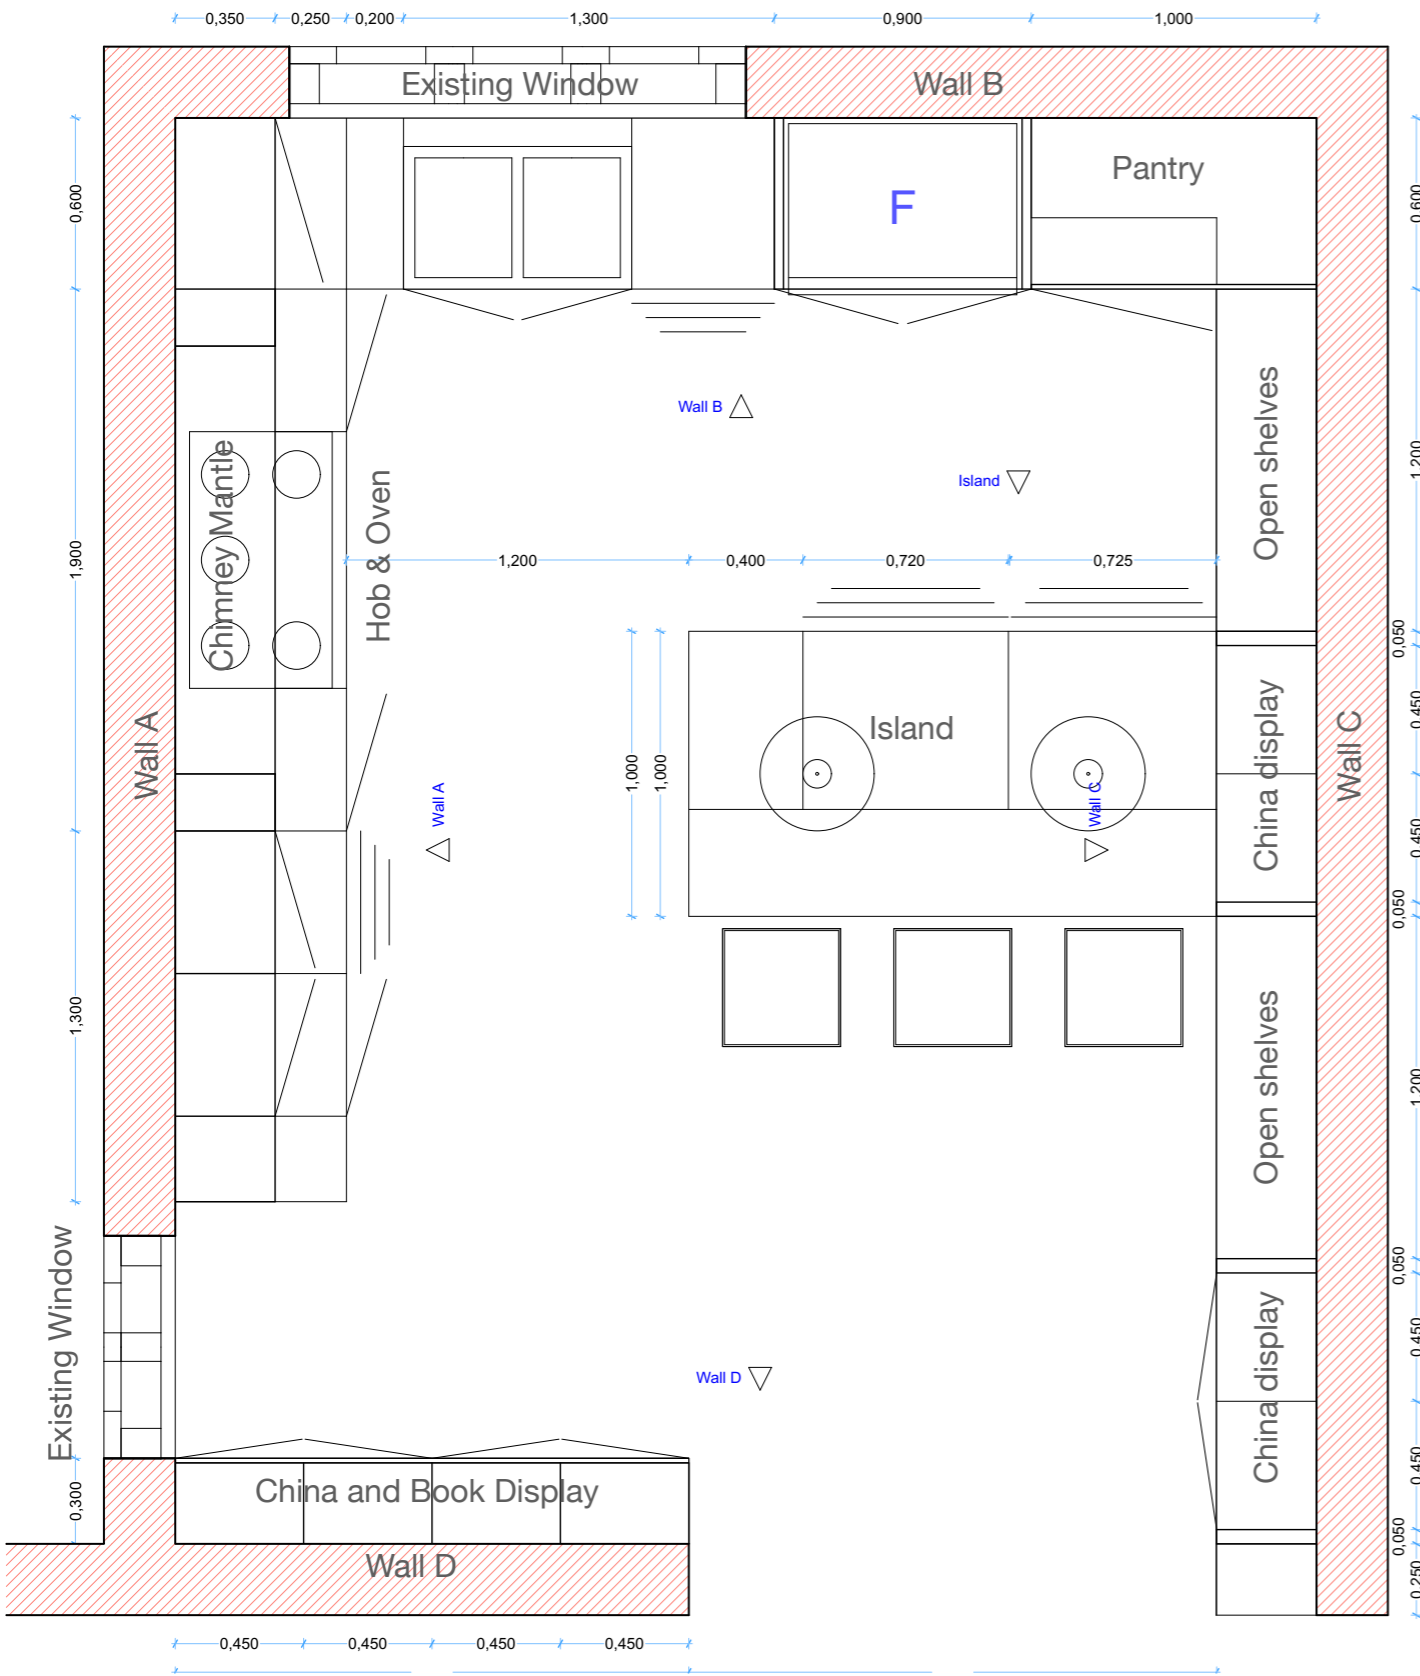

<https://www.smeguk.com/refrigerators/double-door>

Schweigen Silent Undermount Rangehood, 900mm UM-PA9S

Photo from: <https://www.schweigen.com.au/product-categories/undermounts>