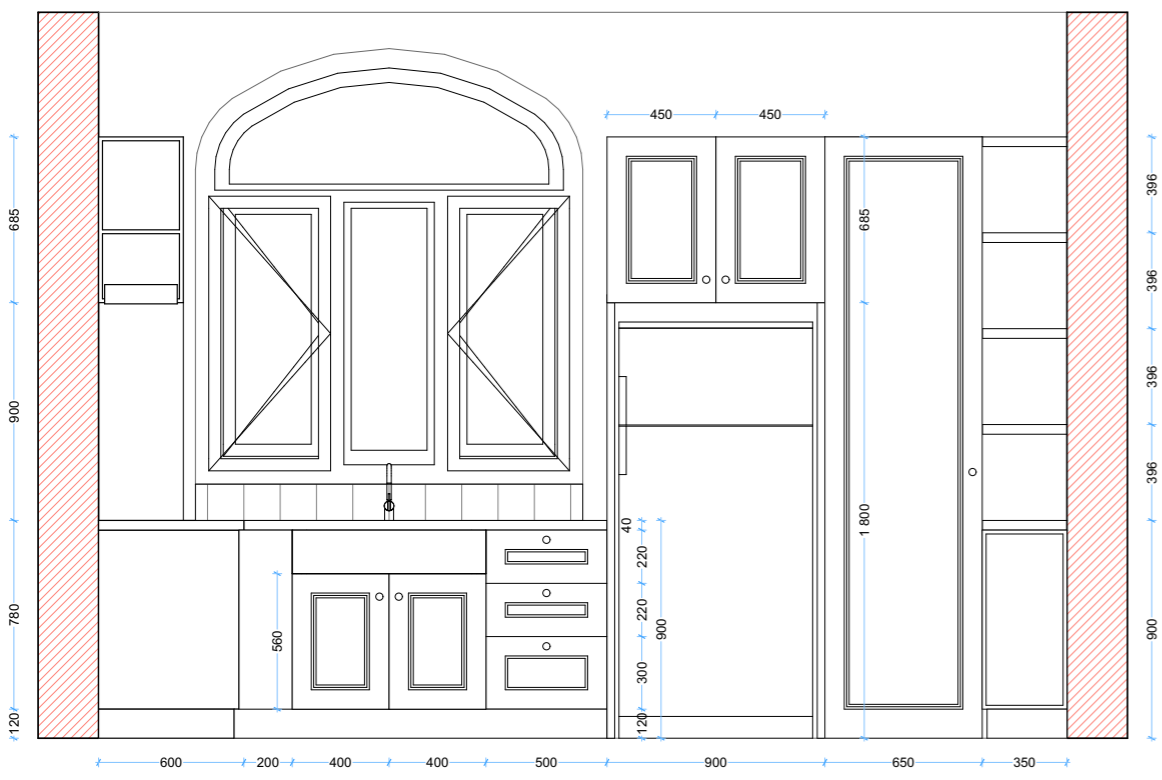

Wall B

<https://www.jastimber.co.uk/cesena-pre-finished-white-fire-door>

<https://lightco.com.au/interior/pendant-light/emery-pendant-light/>

<https://www.blum.org.uk/shop/round-knobs/carton-knob-1031536/>