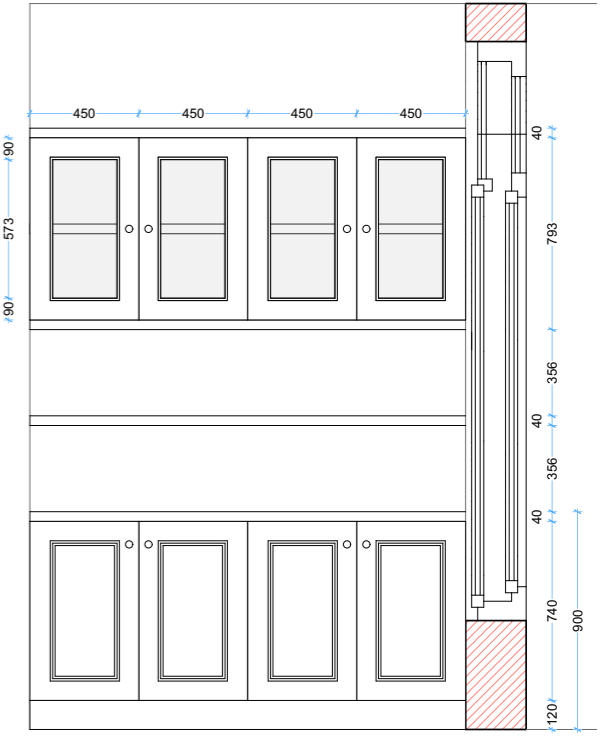

Cabinet Doors