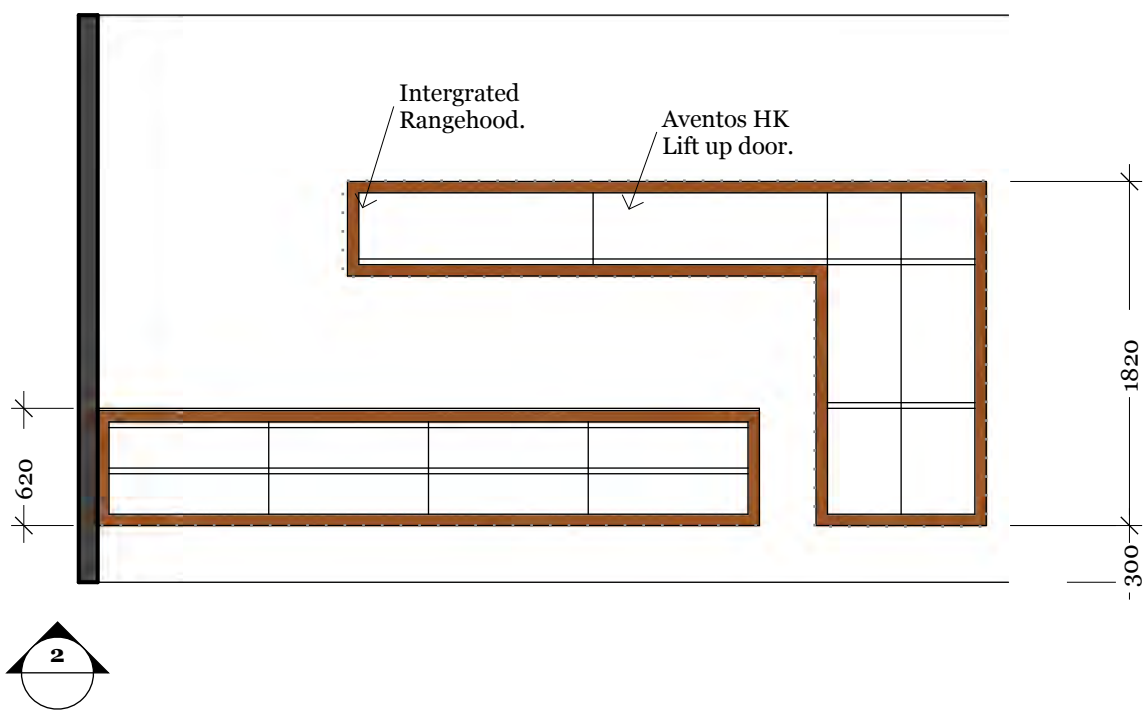

ISSUE
23/04/2014

SCALE

DRAWING
3D FOUR

A0.4

DRAWN BY
HRF

ISSUE
23/04/2014

SCALE
1:20

DRAWING
FLOOR PLAN

A0.5

KEY:
..... = LED Lighting Strips.

HANDLE PROFILE

DRAWN BY
HRF

ISSUE
23/04/2014

SCALE
1:20

DRAWING
ELEVATIONS

A0.6