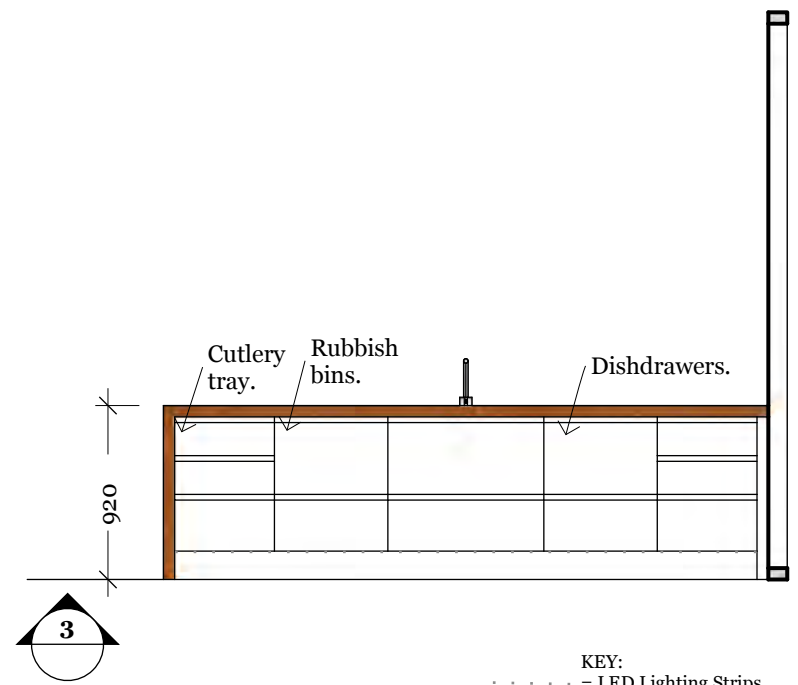

ISSUE
23/04/2014

SCALE

DRAWING
3D FOUR

A0.4

DRAWN BY
HRF

ISSUE
23/04/2014

SCALE
1:20

DRAWING
FLOOR PLAN

A0.5

KEY:
..... = LED Lighting Strips.

HANDLE PROFILE

DRAWN BY
HRF

ISSUE
23/04/2014

SCALE
1:20

DRAWING
ELEVATIONS

A0.6