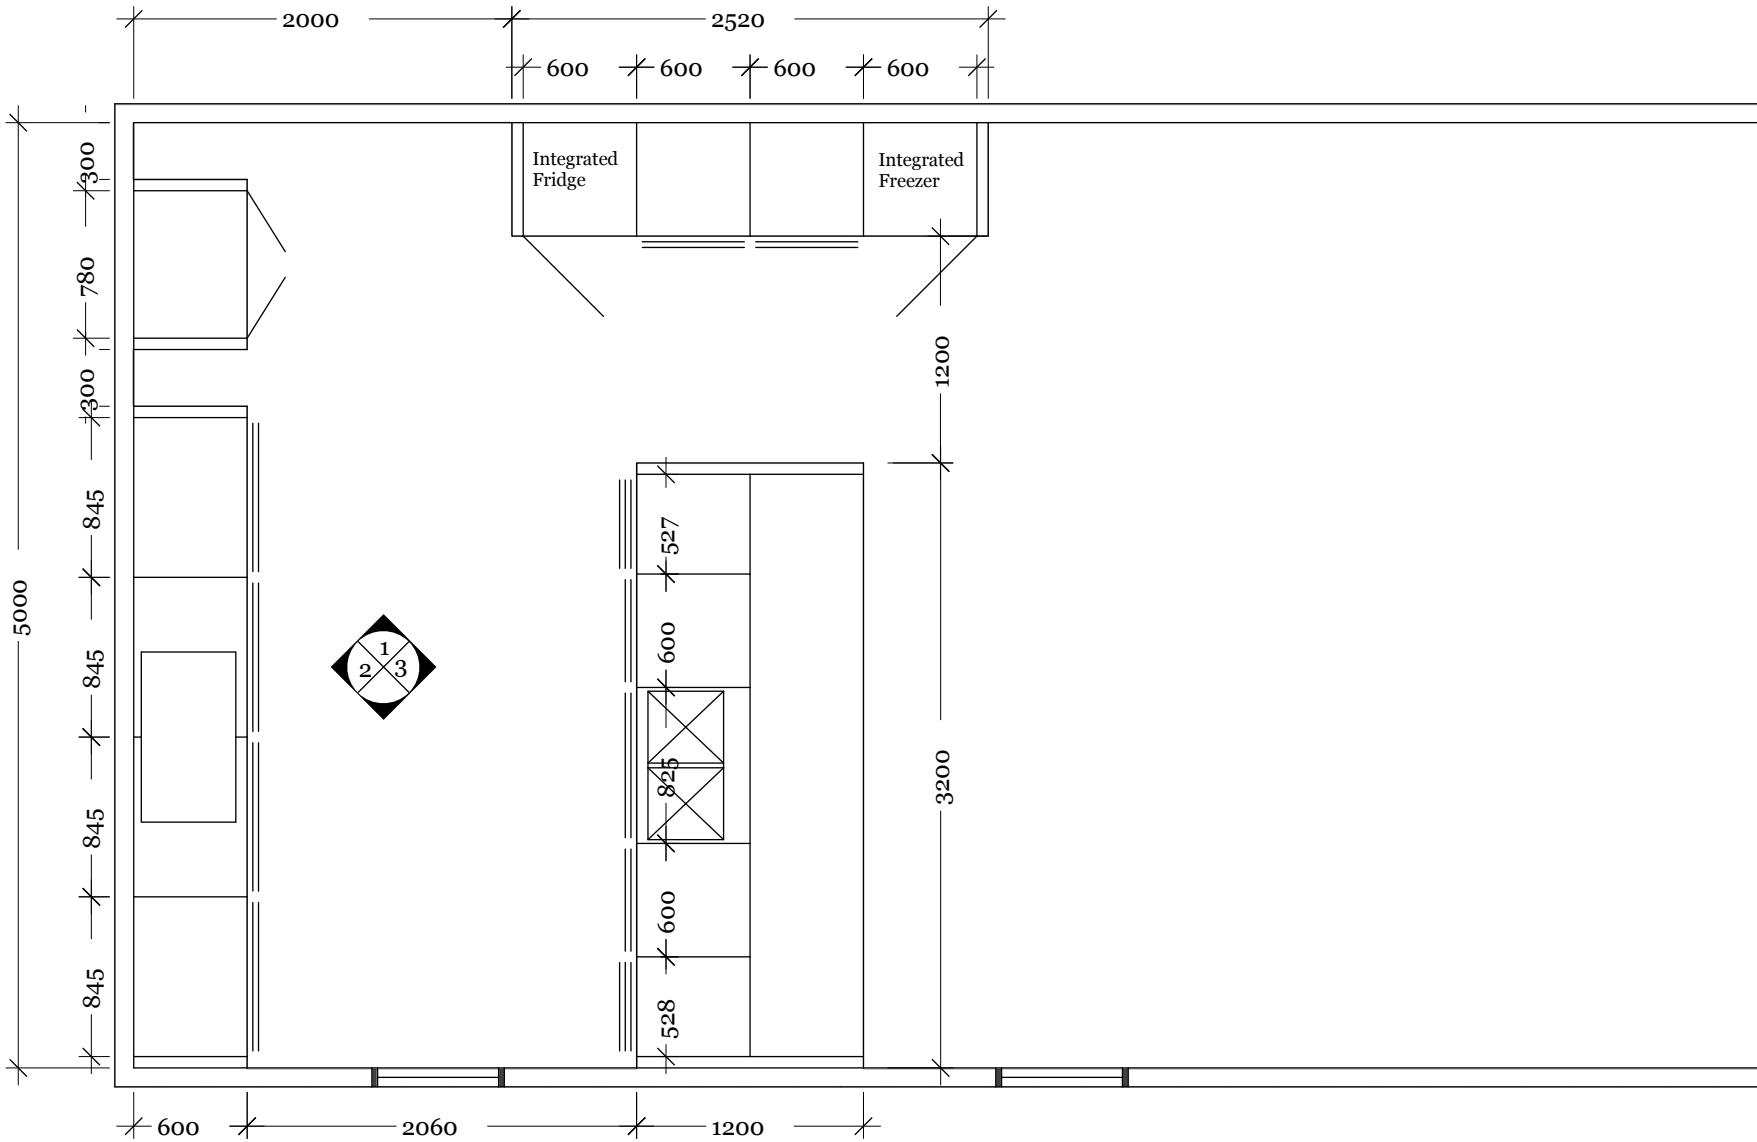

ISSUE
23/04/2014

SCALE

DRAWING
3D FOUR

A0.4

DRAWN BY
HRF

ISSUE
23/04/2014

SCALE
1:20

DRAWING
FLOOR PLAN

A0.5

KEY:
..... = LED Lighting Strips.

HANDLE PROFILE

DRAWN BY
HRF

ISSUE
23/04/2014

SCALE
1:20

DRAWING
ELEVATIONS

A0.6