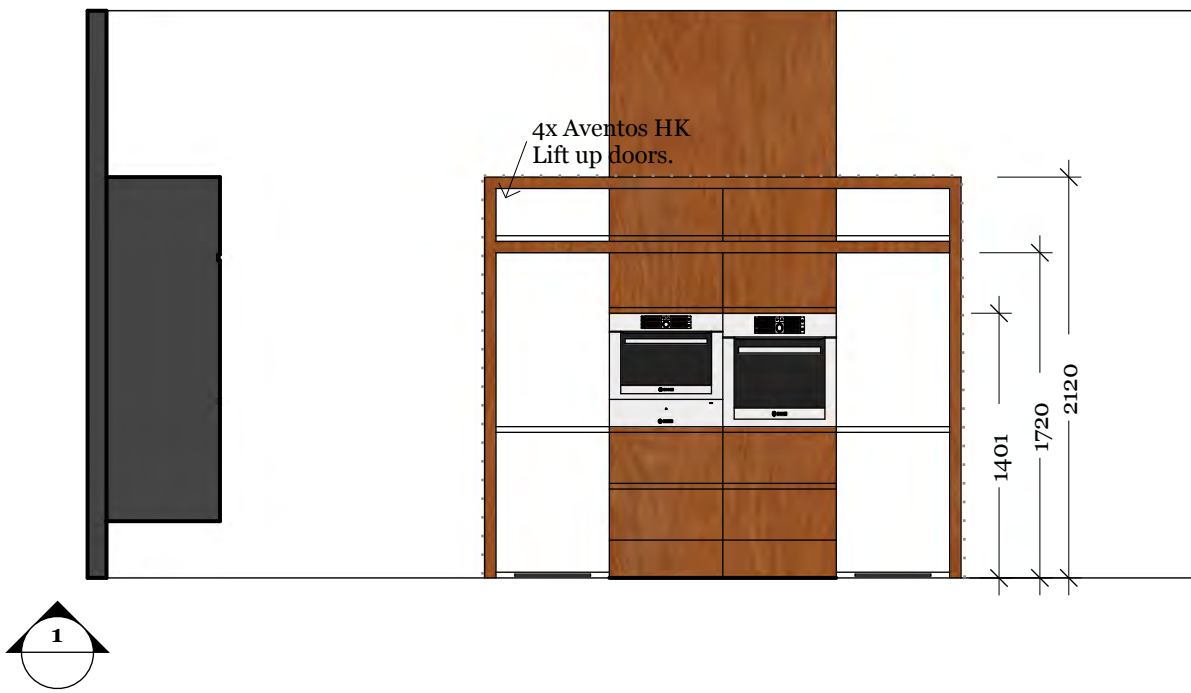

ISSUE
23/04/2014

SCALE

DRAWING
3D FOUR

A0.4

DRAWN BY
HRF

ISSUE
23/04/2014

SCALE
1:20

DRAWING
FLOOR PLAN

A0.5

KEY:
..... = LED Lighting Strips.

HANDLE PROFILE

DRAWN BY
HRF

ISSUE
23/04/2014

SCALE
1:20

DRAWING
ELEVATIONS

A0.6